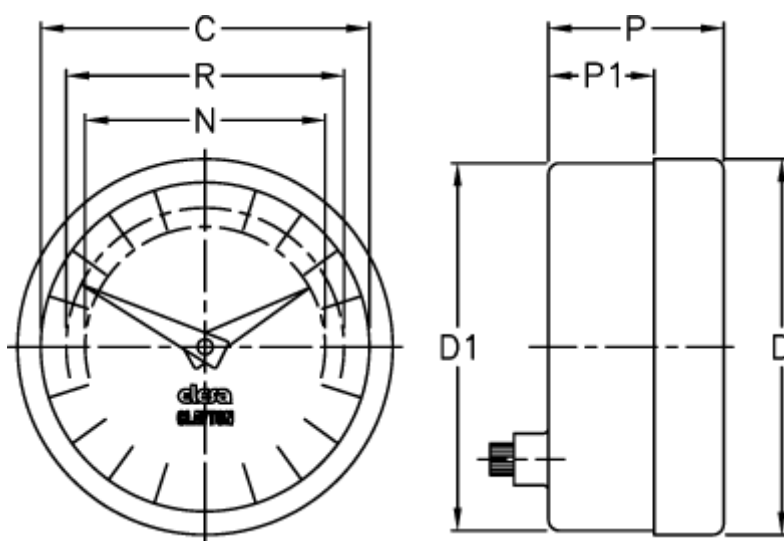

Article number: 2307074121

Description: E+G Positive drive indicator
PA11-0100-D

Measures

C = 42
D = 49.8
d1 = 48.2
N = 30
P = 30
P1 = 23
R = 37